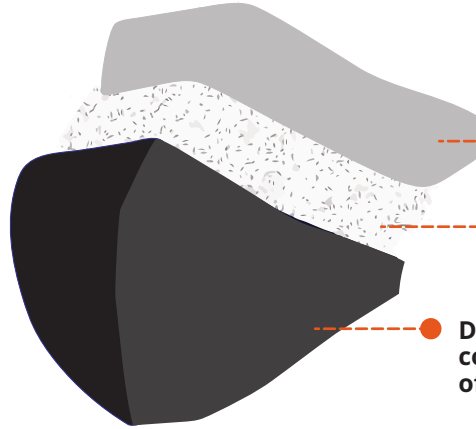

PPE ESSENTIALS

WASHABLE - REUSABLE • NON MEDICAL FACE MASKS

AUSTRALIAN MADE

ALL MASKS INDIVIDUALLY PACKED • CARE USE INSTRUCTIONS INCLUDED

EAR LOOP TOGGLES

FITTED STYLE

#002

BREATHABLE

WASHABLE & REUSABLE

3 LAYER COTTON

- Soft Cotton Lining, soft and comfortable fit
- Non-woven fabric, actively filters the air you breathe
- Durable outer layer of 100% cotton to provide an extra layer of protection.

● FREE CORPORATE LOGO

COLOUR OPTIONS:

Black Navy Aqua Grey Royal White Red Khaki

STANDARD & LARGE FIT

(LARGE SIZE - APPROX 1CM SIDES + CHIN LARGER)

PLENTY OF STYLE AND COLOUR OPTIONS ARE AVAILABLE

PLEATED STYLE